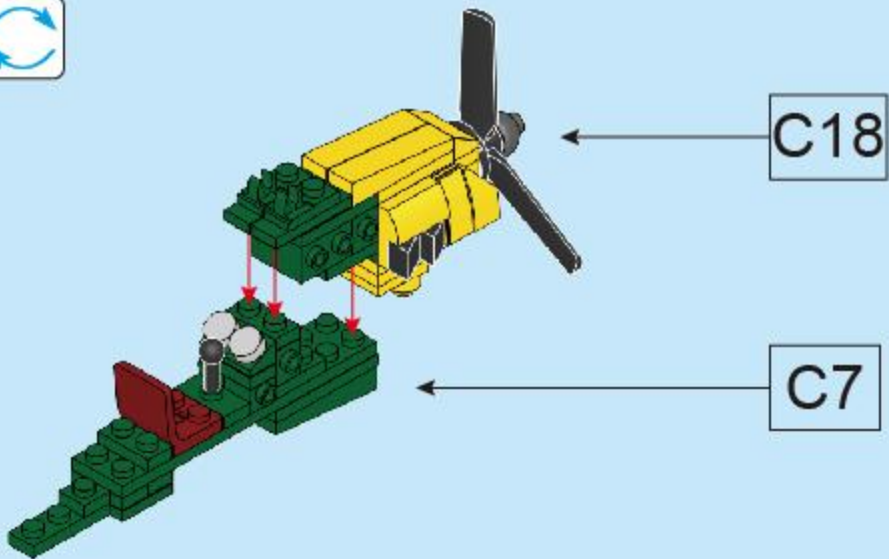

C13

C14

C15

C16

C17

C18

C19

C20