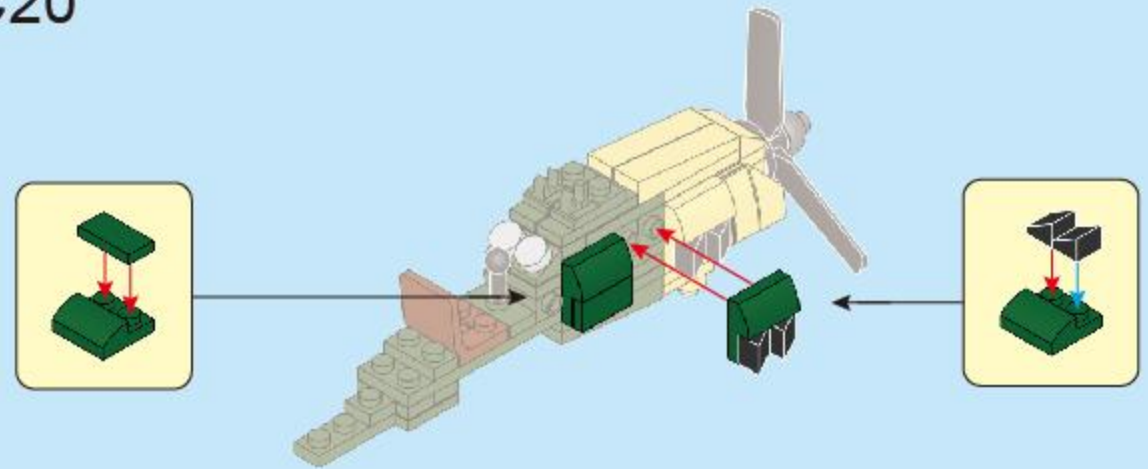

C13

C14

C15

C16

C17

C18

C19

C20