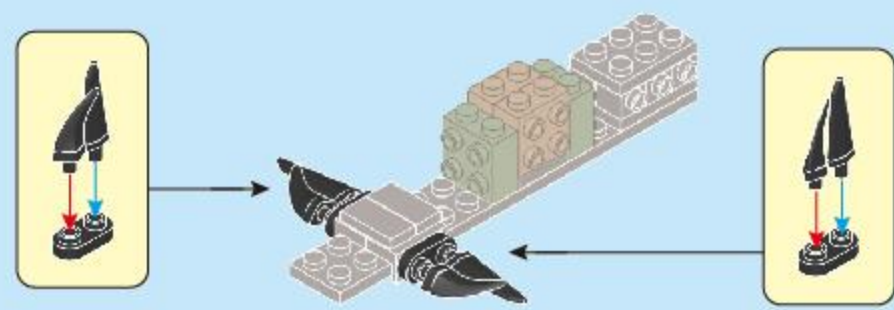

B1

B2

B3

B4

B5

B6

B7

B8

B9

B10

B11

2