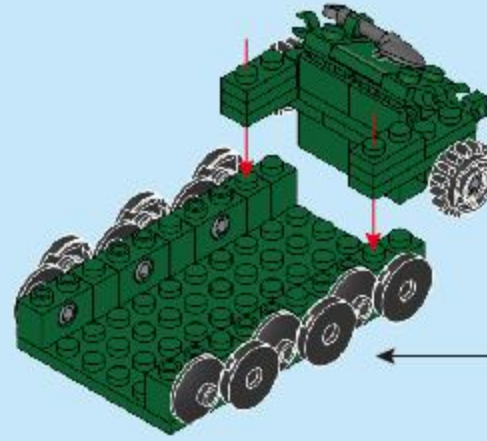

A11

A12

A11

A5

A13

A14

A15

A16

A17

A18

A17

A12

A19