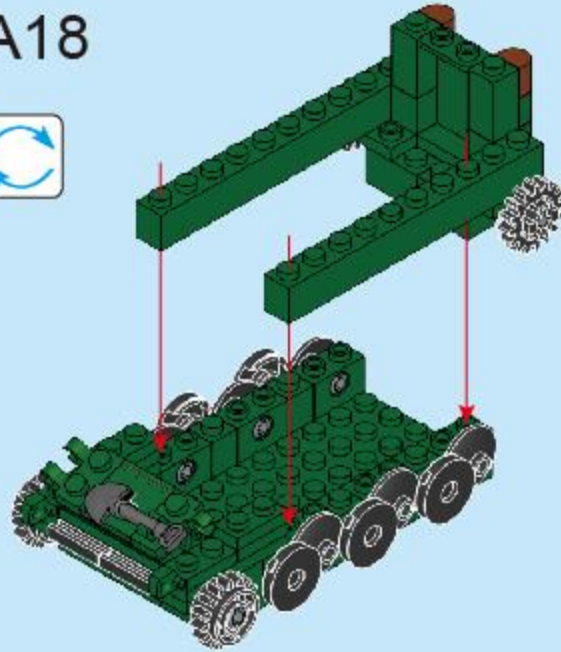

A11

A12

A11

A5

A13

A14

A15

A16

A17

A18

A17

A12

A19